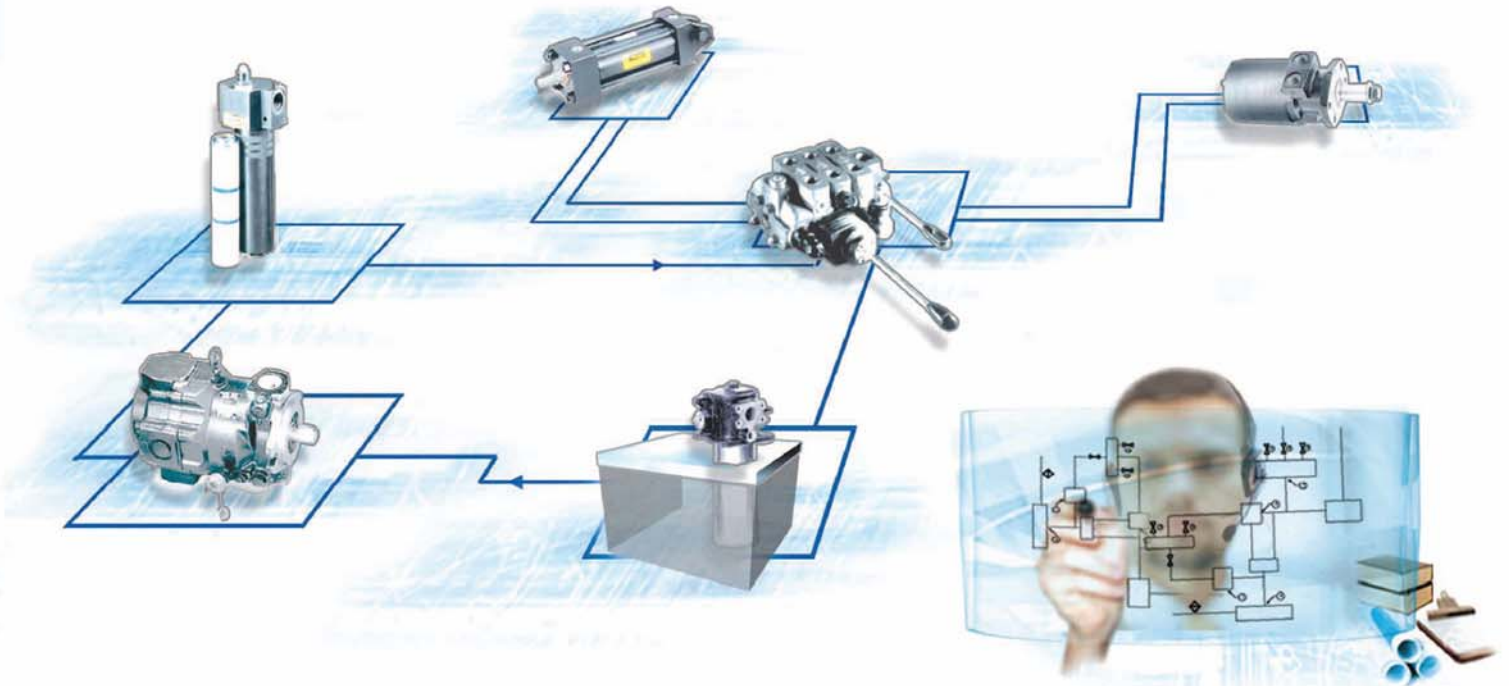

HYSECO

FLUID SYSTEMS LTD.

Serving Industries Since 1968

#1-7399 River Road
Delta, BC, Canada
V4G 1B2
Ph: 604-940-8865
Fax: 604-940-8802
www.hyseco.com

• Sales

• Repairs

• Systems

• Service

**PREMIER
DISTRIBUTOR**

Hydraulic Technology Center

Parker Motion Control.

Hydraulic Pumps, Motors, Valves,
Accumulators, Cylinders & Accessories.

Parker Filtration.

Filters, Elements, Filter Carts, Oil
Purification Systems, Fluid Monitoring.

Parker Fluid Connectors.

Hydraulic Hose and Fittings, Tube Fittings,
Quick Couplers, Adapters (Imperial and
Metric).

Parker Pneumatic Automation.

FRL's, Valves, Cylinders, Dryers.

DISTRIBUTOR

Pneumatic Technology Center

High Force Hydraulic Tools, Cylinders, Pumps,
Valves, Bolt Tensioning, Torque Wrenches,
Workholding Systems, and Synchronous Lift
Systems.

WORLDWIDE HYDRAULIC SOLUTIONS
High Force Hydraulic Tools, Cylinders,
Pumps, Valves, Bolt Tensioning &
Torque Wrenches

Authorized Warranty Service Center